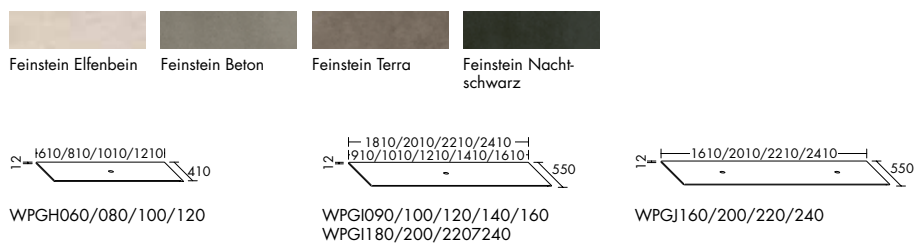

Konsolenplatten Feinstein – maßflexibel in Tiefe und Breite