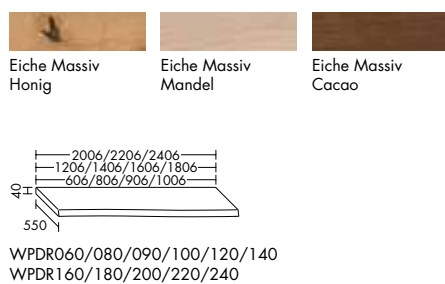

Konsolenplatten Massivholz – maßflexibel in Tiefe und Breite