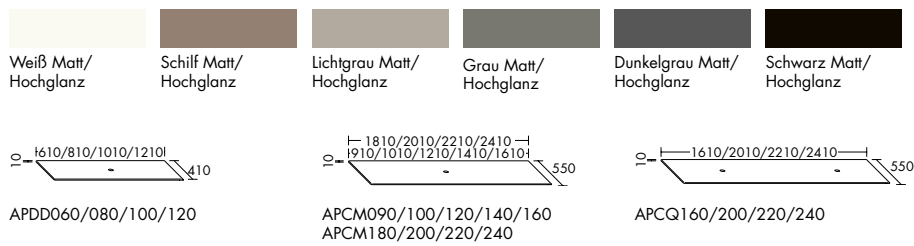

Konsolenplatten Glas – maßflexibel in Tiefe und Breite